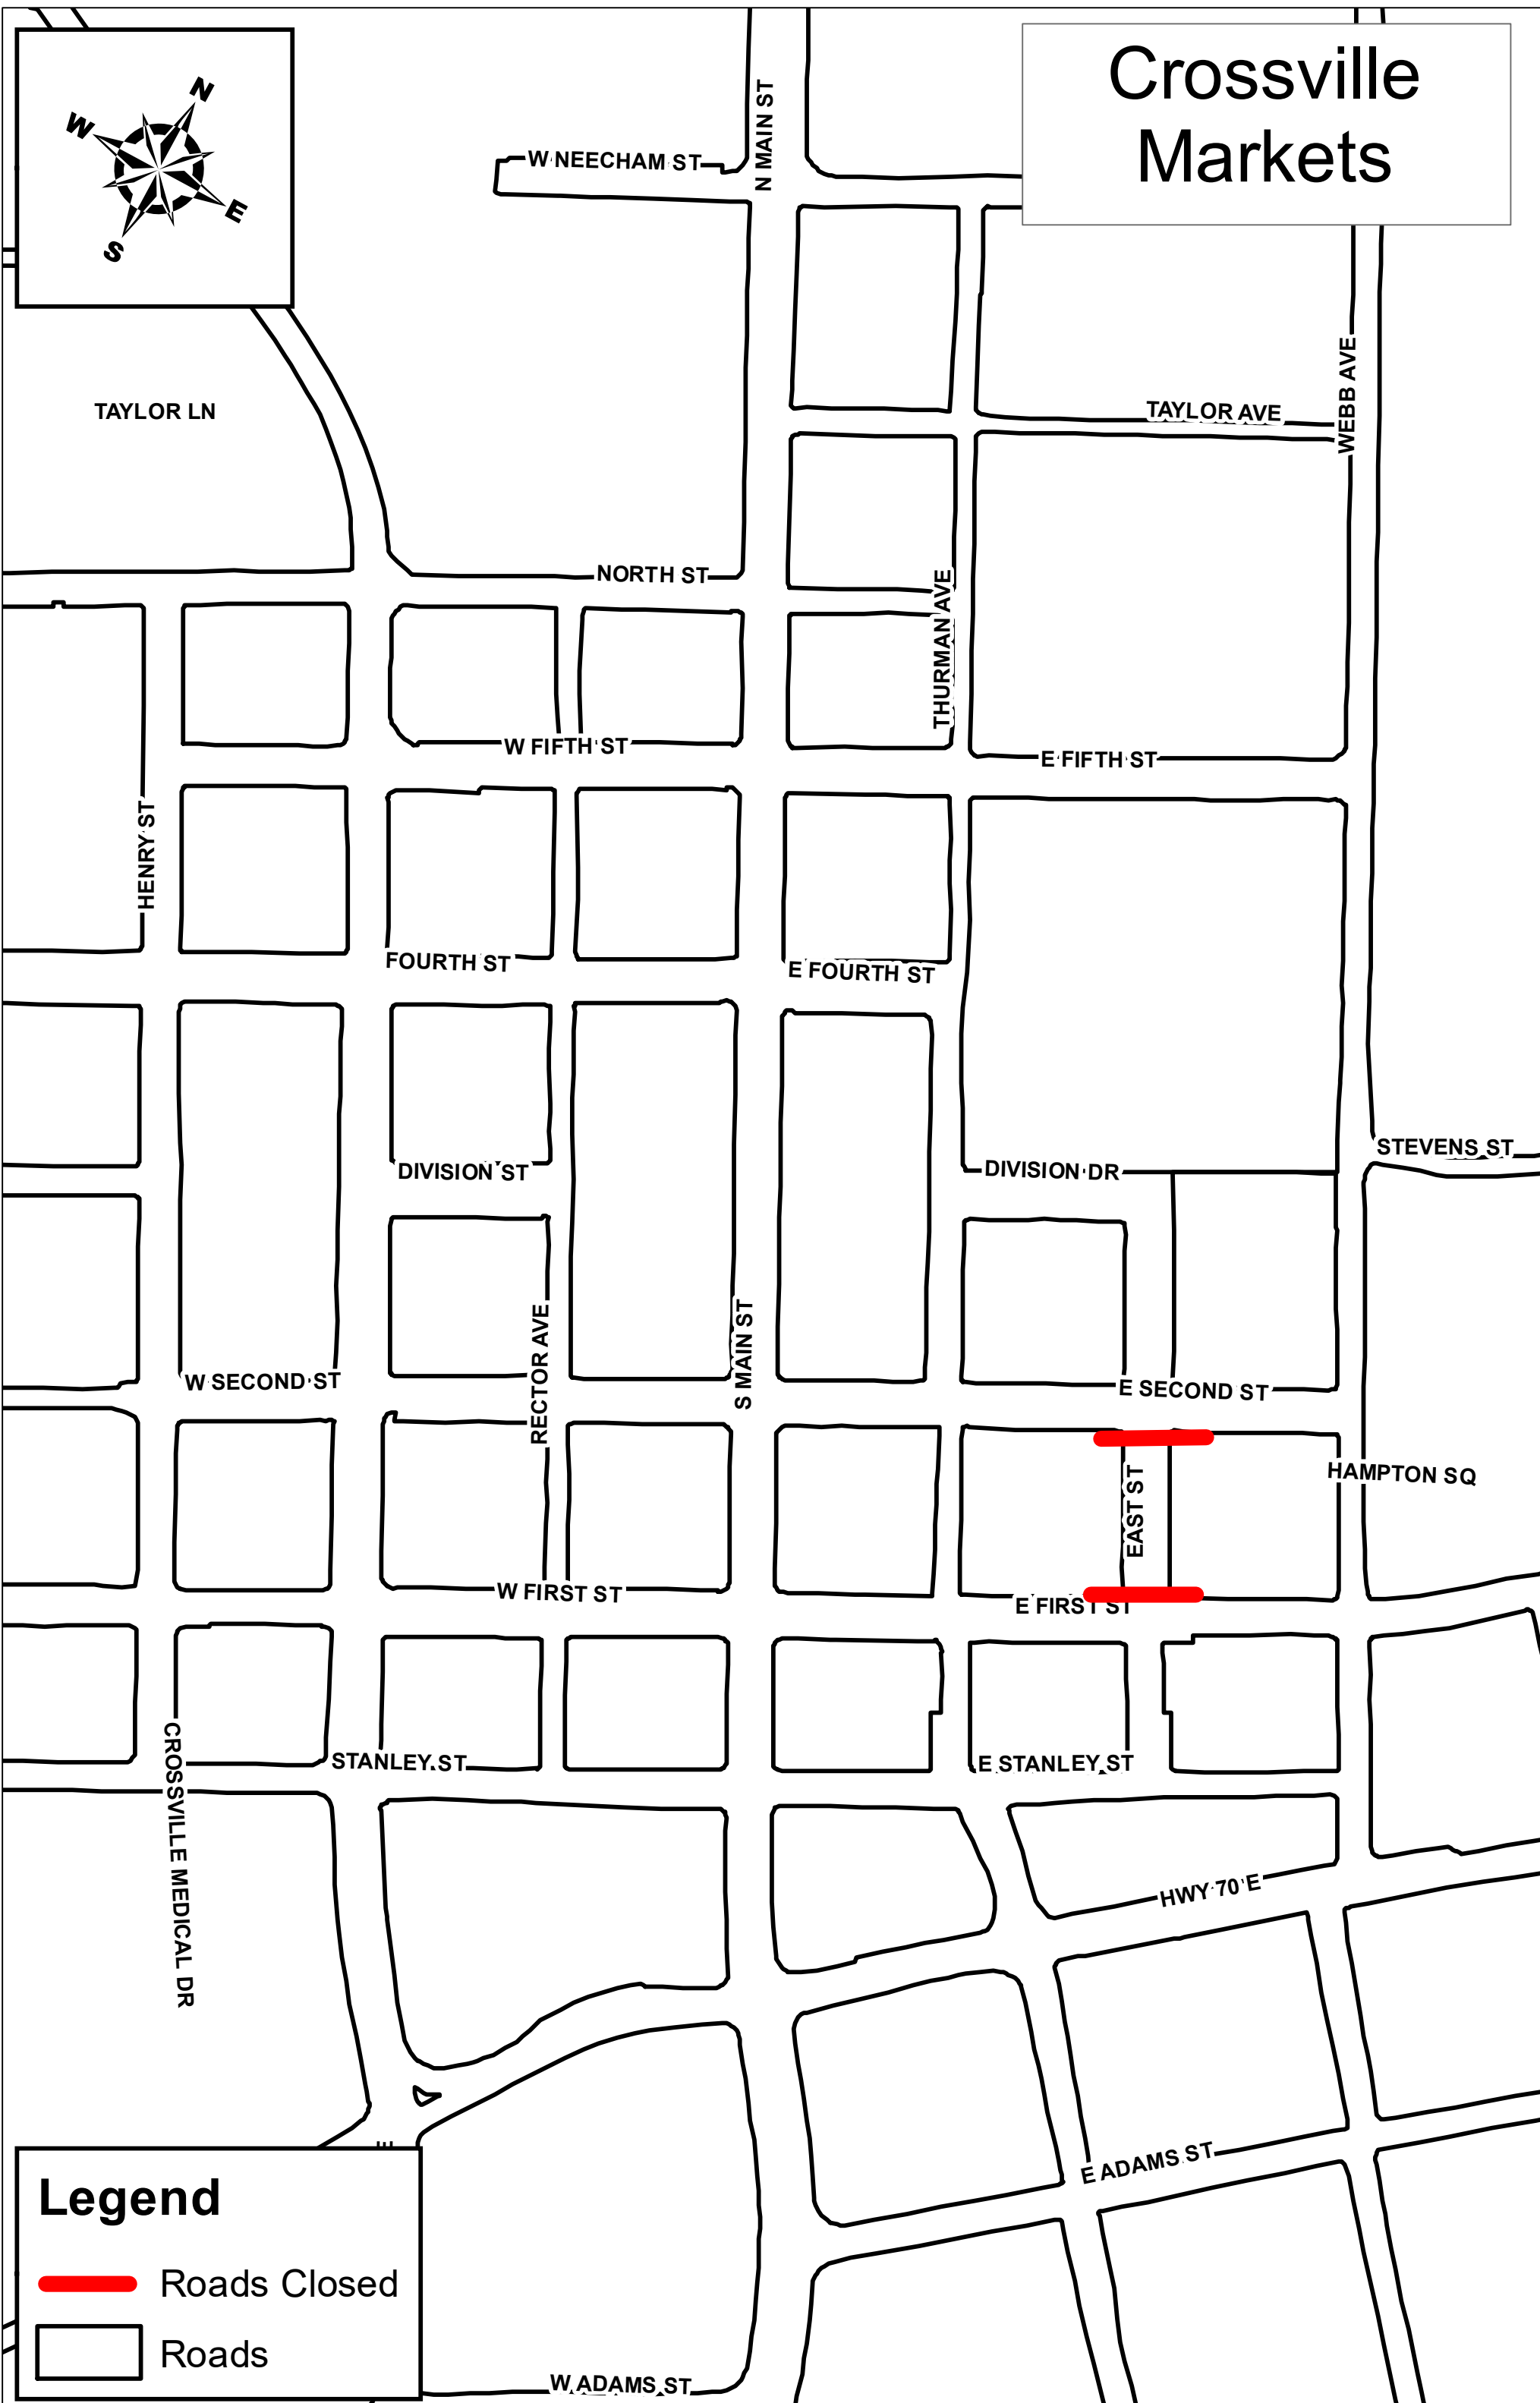

Crossville Markets

TAYLOR LN

W NEECHAM ST

N MAIN ST

TAYLOR AVE

WEBB AVE

NORTH ST

THURMAN AVE

W FIFTH ST

E FIFTH ST

HENRY ST

FOURTH ST

E FOURTH ST

DIVISION ST

DIVISION DR

STEVENS ST

W SECOND ST

RECTOR AVE

S MAIN ST

E SECOND ST

W FIRST ST

EAST ST

HAMPTON SQ

E FIRST ST

CROSSVILLE MEDICAL DR

STANLEY ST

E STANLEY ST

HWY 70 E

W ADAMS ST

E ADAMS ST

Legend

 Roads Closed