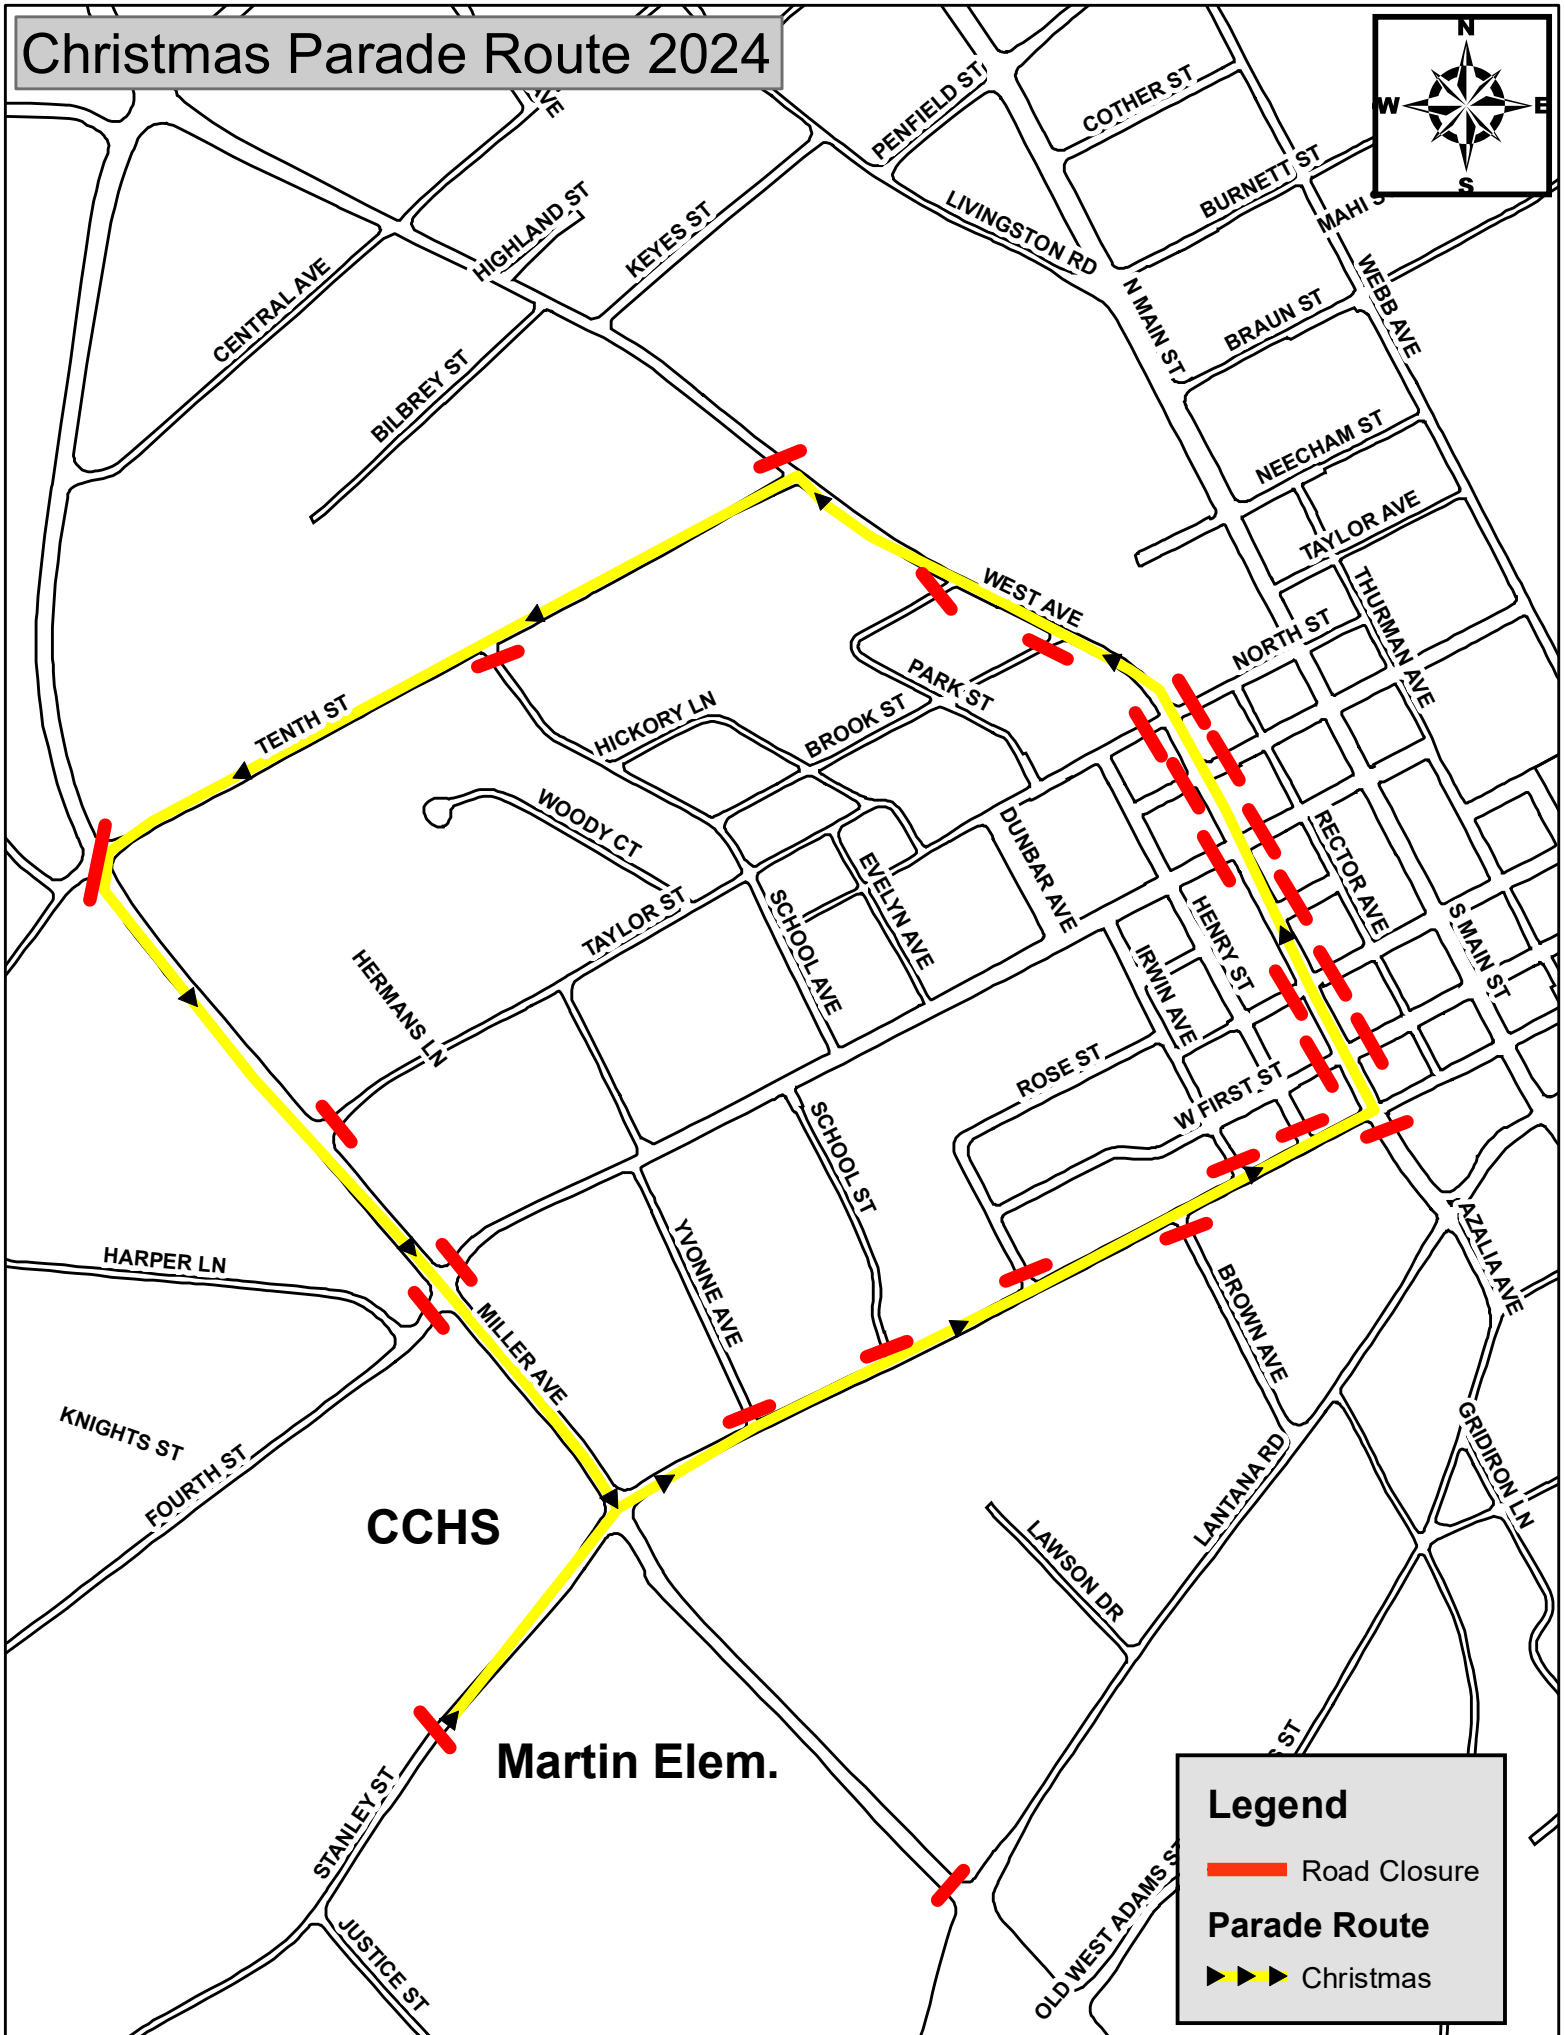

# Christmas Parade Route 2024

**Legend**

-  Road Closure
- Parade Route**
-  Christmas