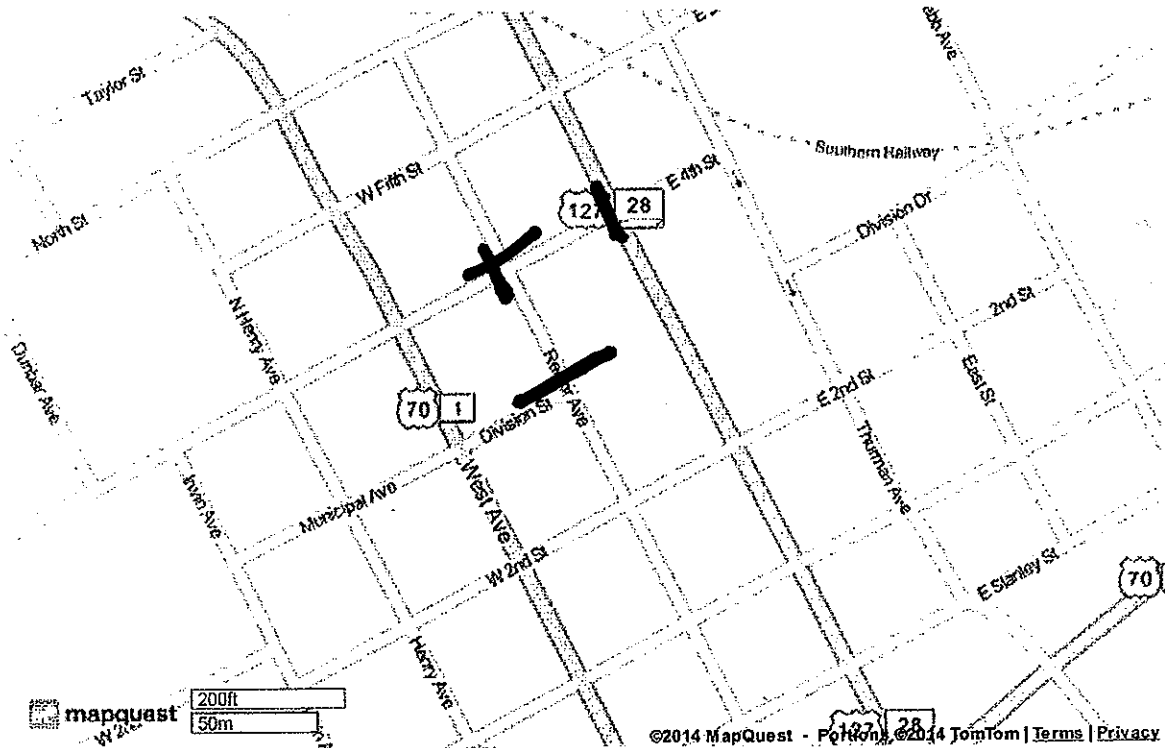

Map of:  
**Crossville, TN**

**Notes**

Parking from West Avenue to Main St. on 4th St. and from Division to 5th St. along Rector Ave.

©2014 MapQuest, Inc. Use of directions and maps is subject to the MapQuest Terms of Use. We make no guarantee of the accuracy of their content, road conditions or route usability. You assume all risk of use. [View Terms of Use](#)

**ROAD BLOCKS:**

Rector Ave. AT Division St.

Rector Ave AT E. 4th St. (NW SIDE)

EAST 4th ST AT Rector (SW SIDE)

4th ST AT MAIN ST.

This is to provide handicap parking for Veteran's Day